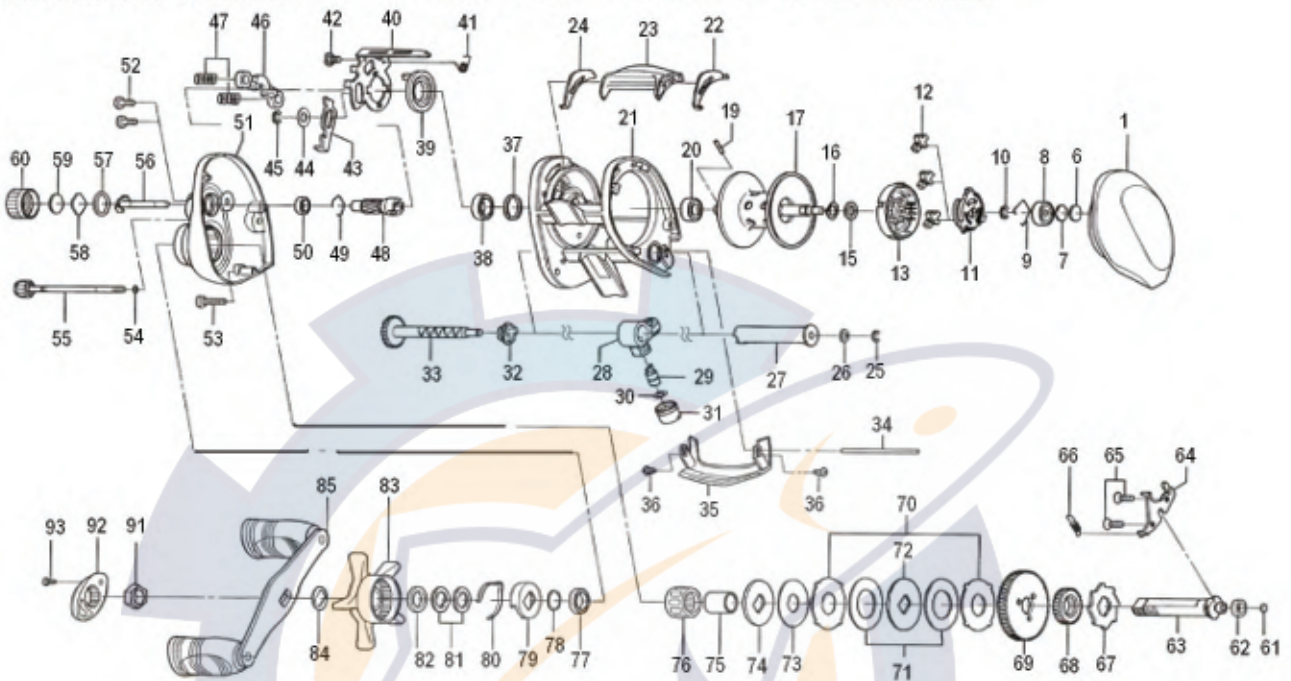

BAITCASTING REEL

COASTAL 153HL

Key No.	Parts No.	Parts Name	Key No.	Parts No.	Parts Name
1	G87-7401	R/S PLT	52	G04-0801	L/S PLT SCREW A
6	375-7404	SPACER A	53	G47-3501	L/S PLT SCREW B
7	375-7411	SPACER B	54	B85-3101	O RING A
8	G51-1502	BALL BEARING A	55	B91-1746	L/S PLT SCREW C
9	F03-2201	BEARING RET A	56	F80-0501	PINION SHAFT
10-20	Z01-7438	SPOOL	57	171-5201	O RING B
21	G87-7301	FRAME	58	B17-5401	SPOOL ADJ CAP METAL
22	G54-3401	CLUTCH LEVER PLT A	59	B17-5503	RUBBER WASHER
23	G54-3601	CLUTCH LEVER	60	F57-4404	CAST CONTROL CAP
24	G54-3501	CLUTCH LEVER PLT B	61	G35-7506	DRIVE SHAFT WASHER
25	320-5901	WORM SHAFT RET	62	G05-1901	BUSHING
26	373-1306	WORM SHAFT WASHER	63	G65-2702	DRIVE SHAFT
27	G54-4801	LEVEL WIND GUARD	64	G60-1902	DRIVE SHAFT RET
28	G54-4301	LINE GUIDE	65	E13-4508	DRIVE SHAFT RET SCREW
29	121-4212	LINE GUIDE PAWL	66	G01-0201	CLUTCH TRIP PLT SPRING
30	373-1303	LINE GUIDE WASHER	67	F76-1701	A/R RATCHET
31	F40-2801	PAWL CAP	68	G00-1501	DRIVE GEAR A
32	G12-8201	WORM SHAFT COLLAR	69	G60-2101	DRIVE GEAR B
33	G54-4601	WORM SHAFT	70	F79-6101	EARED WASHER
34	G54-5401	STABILIZER BAR	71	G42-8501	DRAG WASHER
35	G54-5303	FRONT PLT	72	F79-6301	KEY WASHER A
36	B36-0401	FRONT PLT SCREW	73	G45-5801	DRAG WASHER B
37	F83-4701	BALL BEARING COLLAR	74	B36-0303	KEY WASHER B
38	G52-0502	BALL BEARING B	75	G01-1401	GEAR SHAFT COLLAR
39	F99-7401	CLUTCH CAM	76	F99-9803	ROLLER CLUTCH
40	G60-1802	YOKE PLT	77	G52-0502	BALL BEARING D
41	G60-2201	CLUTCH CAM SPRING	78	B55-3801	BEARING WASHER
42	G00-9701	CLUTCH CAM SCREW	79	F02-8201	CLICK LEAF SPRING HOLDER
43	G26-1101	CLUTCH TRIP PLT	80	F03-2401	BRAKE CLICK SPRING
44	371-6905	CLUTCH TRIP PLT WASHER	81	150-8901	SPRING WASHER
45	320-1402	CLUTCH TRIP PLT RET	82	B97-4901	SPACING SLEEVE
46	F99-8201	YOKE	83	G65-2202	STAR DRAG
47	G59-7301	YOKE SPRING	84	150-9001	FRICTION WASHER
48	G60-2002	PINION GEAR	85	G59-8702	HANDLE
49	E21-9701	BEARING RET B	91	B86-2104	HANDLE NUT
50	G46-6201	BALL BEARING C	92	E44-0008	HANDLE NUT PLT
51	G60-1507	L/S PLT	93	351-1801	HANDLE NUT PLT SCREW